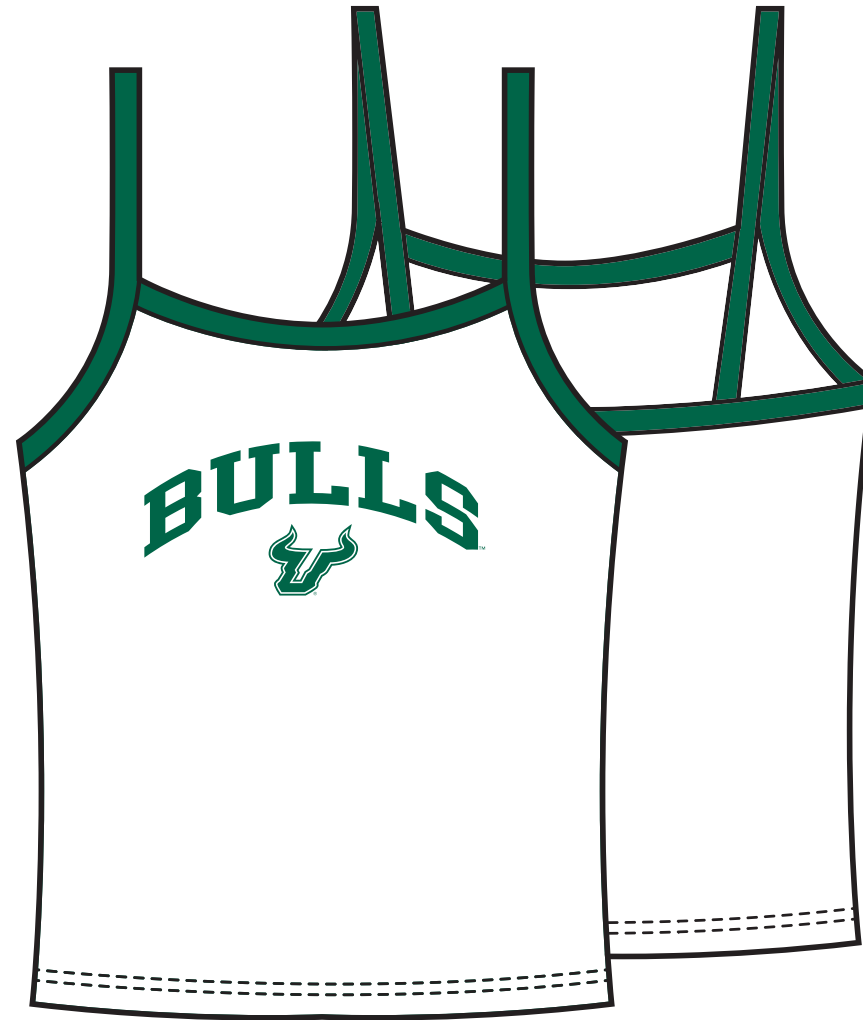

CONTACT SHEET

ALUMNI HALL

STYLE: TCL082C RIB TANK WITH CONTRAST

SPAGHETTI STRAP

FABRIC COLOR: WHITE, TEAM COLOR (STRAP)

PRINT TYPE: SILK SCREEN

FONT: COLLEGE BLOCK

2" BELOW COLLAR
PLACE ARTWORK SIMILAR
TO CAD, CENTERED ON FRONT

PMS 342 C

White