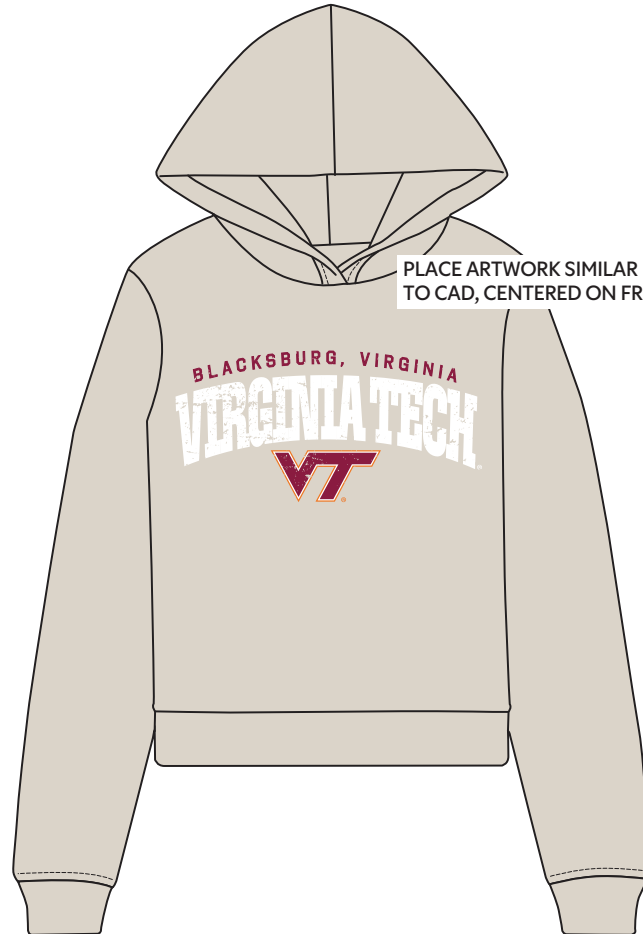

CONTACT SHEET

CLC - SPRING 26'

STYLE: TCL4161 WOMEN'S RELAXED HOOD

FABRIC COLOR: BONE

PRINT TYPE: SILK SCREEN

PANTONES: PMS 208 C, PMS 158 C, WHITE

PMS 208 C

PMS 158 C

White