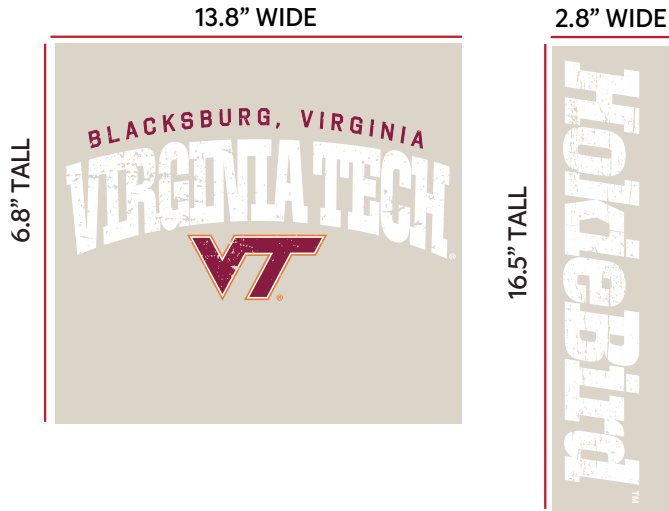

CONTACT SHEET

CLC - SPRING 26'

STYLE: TCL4161 WOMEN'S RELAXED HOOD

FABRIC COLOR: BONE

PRINT TYPE: SILK SCREEN

PANTONES: PMS 208 C, PMS 158 C, WHITE

PMS 208 C

PMS 158 C

White