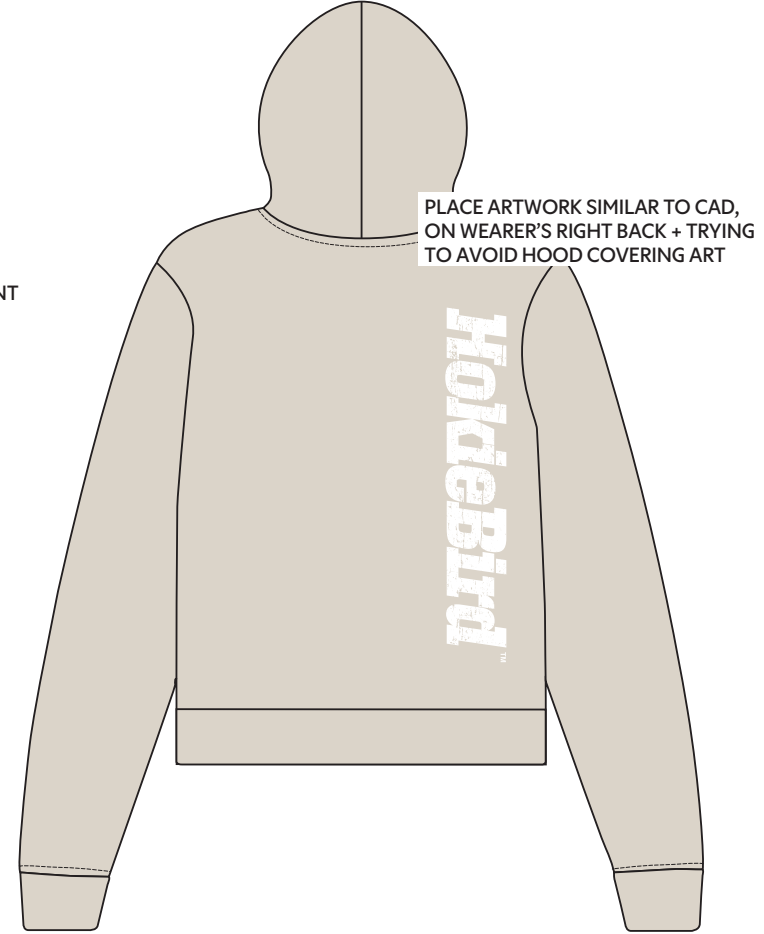

CONTACT SHEET

CLC - SPRING 26'

STYLE: TCL4161 WOMEN'S RELAXED HOOD

FABRIC COLOR: BONE

PRINT TYPE: SILK SCREEN

PANTONES: PMS 208 C, PMS 158 C, WHITE

PMS 208 C

PMS 158 C

White