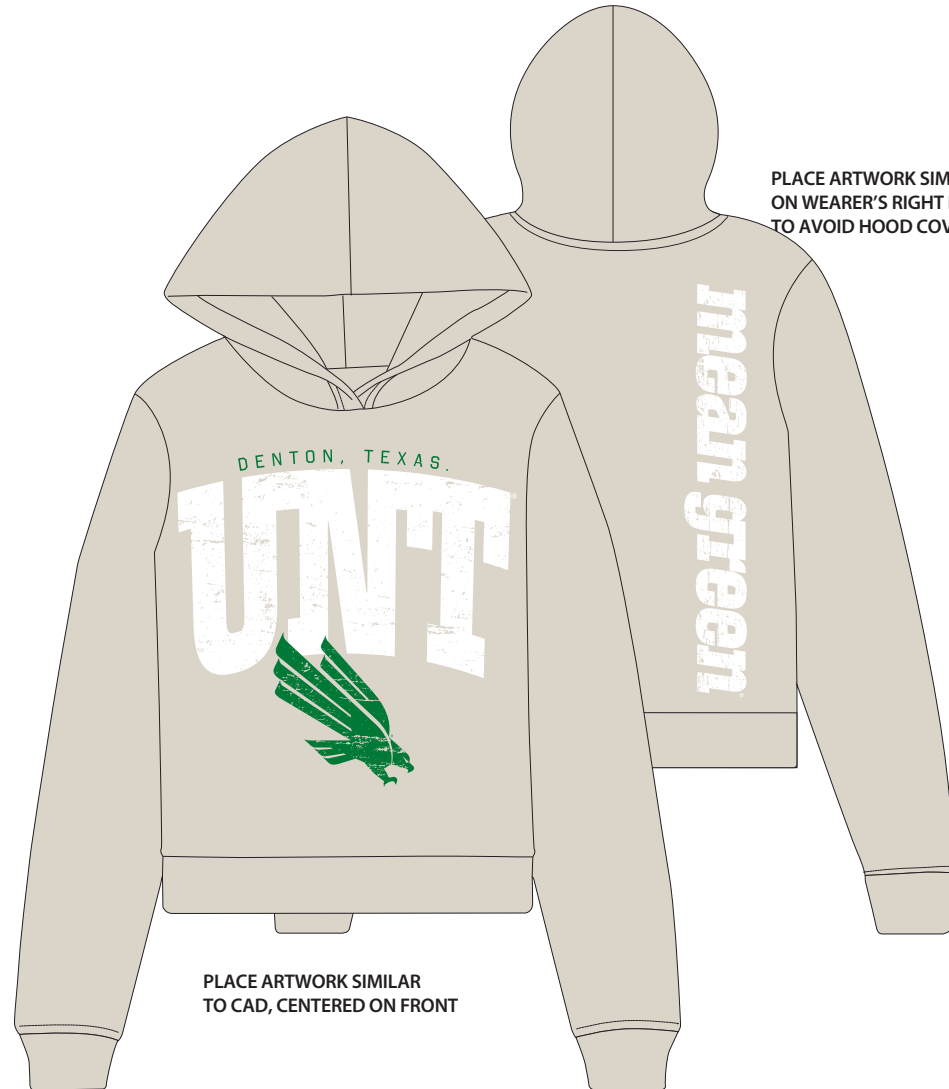

# CONTACT SHEET

CLC - SPRING 26'

STYLE: TCL4161 WOMEN'S RELAX HOOD

FABRIC COLOR: BONE

PRINT TYPE: SILK SCREEN

PANTONES: PMS 356 C, WHITE

PLACE ARTWORK SIMILAR TO CAD,  
ON WEARER'S RIGHT BACK + TRYING  
TO AVOID HOOD COVERING ART

PLACE ARTWORK SIMILAR  
TO CAD, CENTERED ON FRONT

PMS 356 C

WHITE

ARTWORK NOT TO SCALE