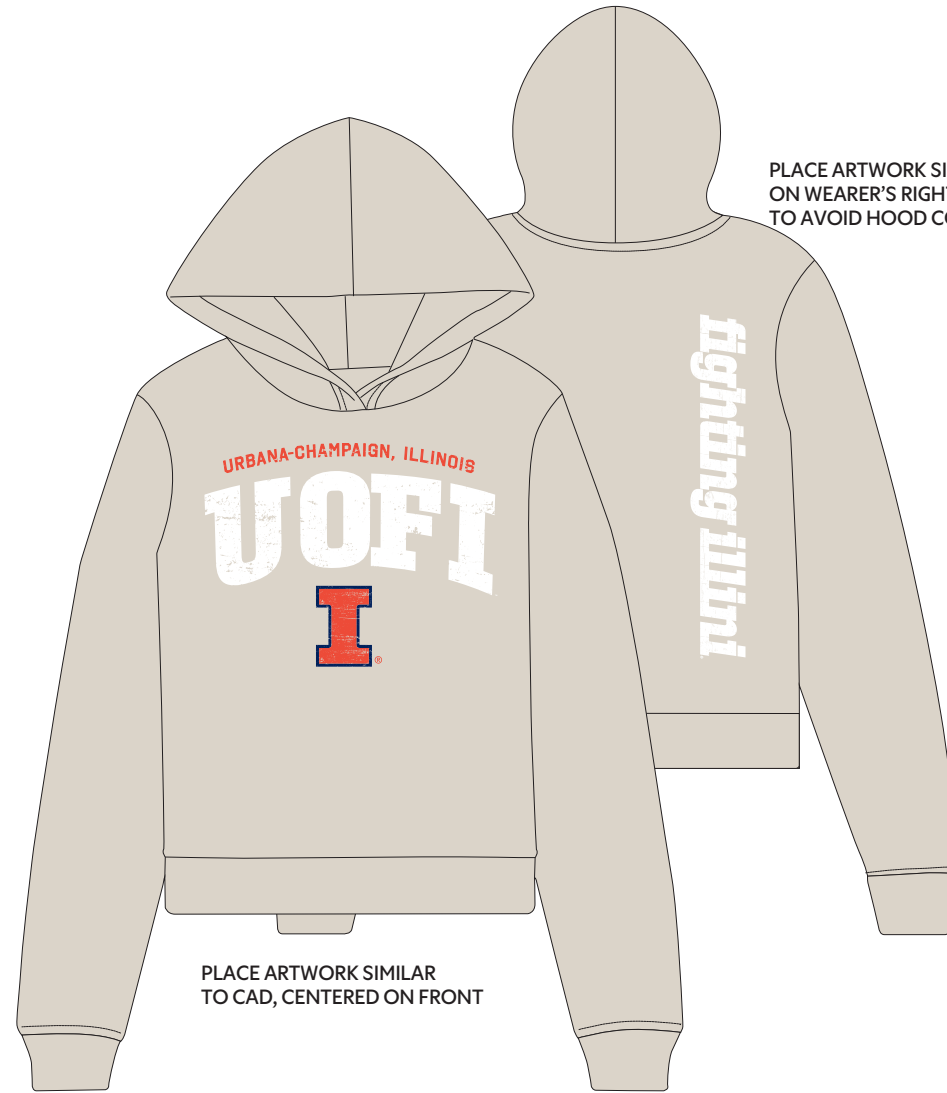

# CONTACT SHEET

CLC - SPRING 26'

STYLE: TCL4161 WOMEN'S RELAX HOOD

FABRIC COLOR: BONE

PRINT TYPE: SILK SCREEN

PANTONES: PMS 342 C, WHITE

PLACE ARTWORK SIMILAR TO CAD,  
ON WEARER'S RIGHT BACK + TRYING  
TO AVOID HOOD COVERING ART

PLACE ARTWORK SIMILAR  
TO CAD, CENTERED ON FRONT

PMS 2767 C

PMS 1655 C

White