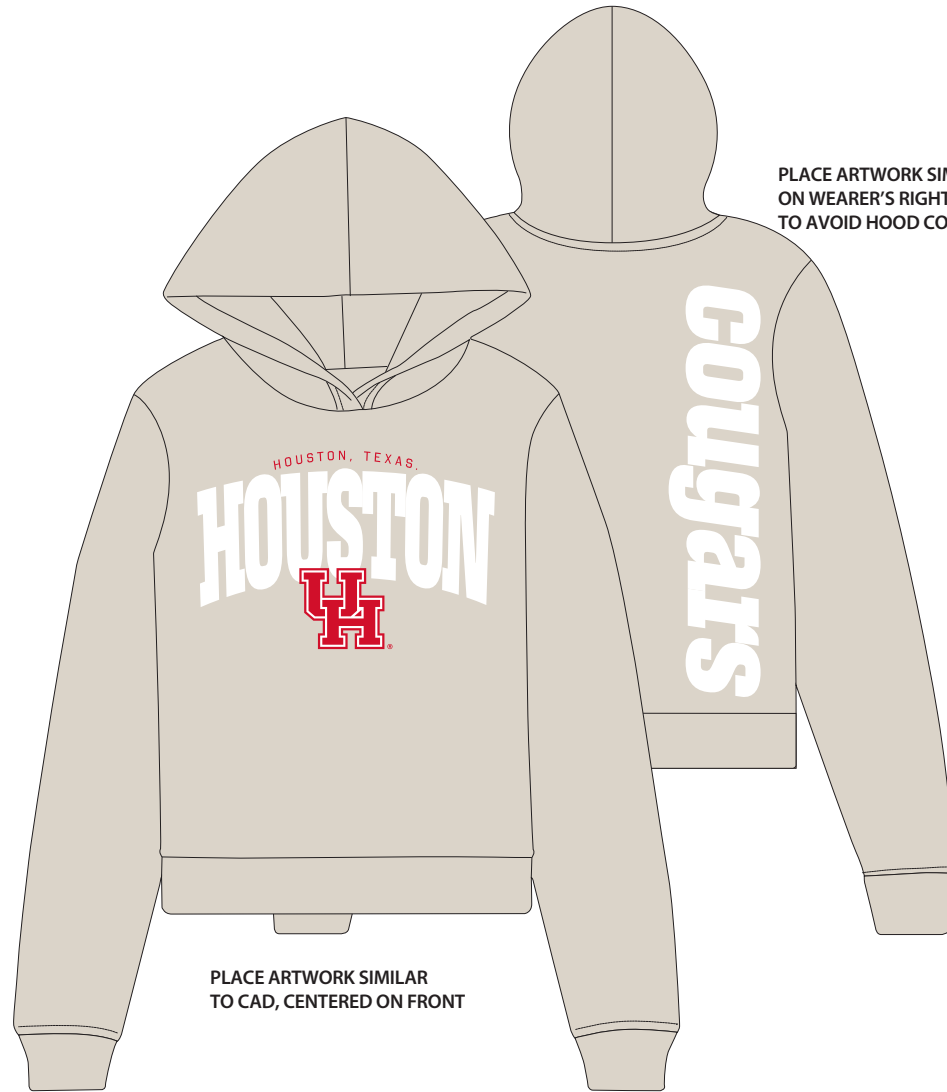

# CONTACT SHEET

CLC - SPRING 26'

STYLE: TCL4161 WOMEN'S RELAX HOOD

FABRIC COLOR: BONE

PRINT TYPE: SILK SCREEN

PANTONES: PMS 186 C, WHITE

PLACE ARTWORK SIMILAR TO CAD,  
ON WEARER'S RIGHT BACK + TRYING  
TO AVOID HOOD COVERING ART

PLACE ARTWORK SIMILAR  
TO CAD, CENTERED ON FRONT

PMS 186 C

White