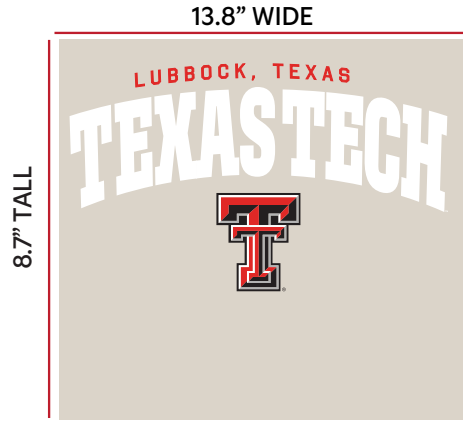

CONTACT SHEET

CLC - SPRING 26'

STYLE: TCL4161 WOMEN'S RELAX HOOD

FABRIC COLOR: BONE

PRINT TYPE: SILK SCREEN

PANTONES: PMS 485 C, BLACK, PMS COOL GREY 5 C, WHITE

PLACE ARTWORK SIMILAR TO CAD,
ON WEARER'S RIGHT BACK + TRYING
TO AVOID HOOD COVERING ART

PLACE ARTWORK SIMILAR
TO CAD, CENTERED ON FRONT

-  PMS 485 C
-  PMS Black
-  PMS Cool Grey 5 C
-  WHITE