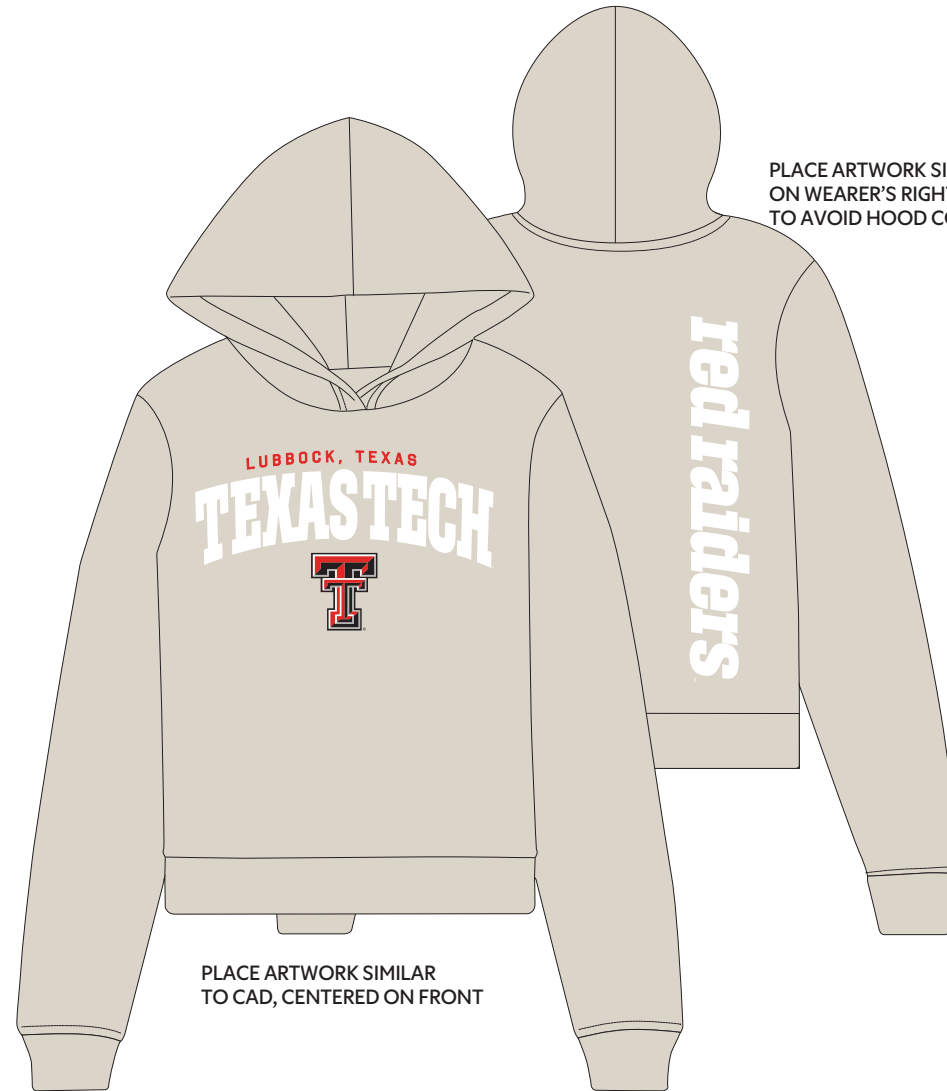

CONTACT SHEET

CLC - SPRING 26'

STYLE: TCL4161 WOMEN'S RELAX HOOD

FABRIC COLOR: BONE

PRINT TYPE: SILK SCREEN

PANTONES: PMS 485 C, BLACK, PMS COOL GREY 5 C, WHITE

PLACE ARTWORK SIMILAR TO CAD,
ON WEARER'S RIGHT BACK + TRYING
TO AVOID HOOD COVERING ART

PLACE ARTWORK SIMILAR
TO CAD, CENTERED ON FRONT

-  PMS 485 C
-  PMS Black
-  PMS Cool Grey 5 C
-  WHITE