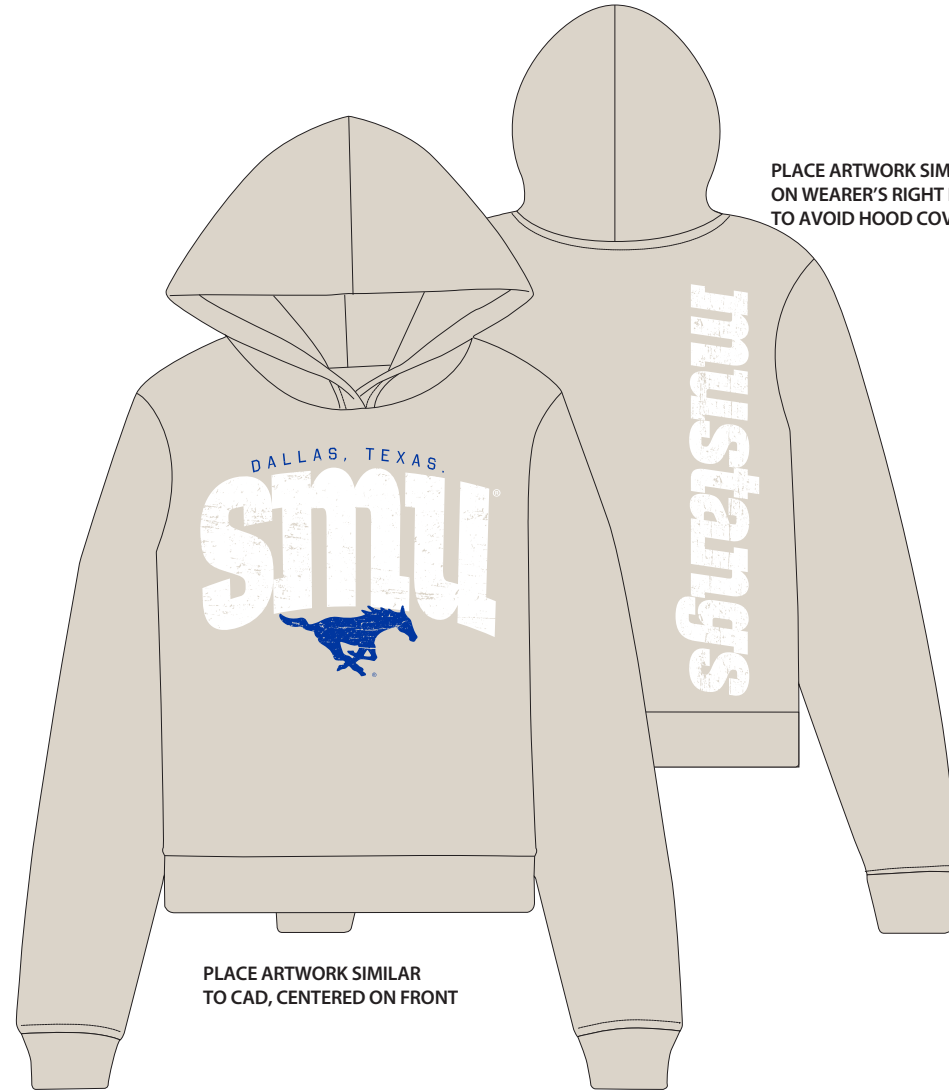

CONTACT SHEET

CLC - SPRING 26'

STYLE: TCL4161 WOMEN'S RELAX HOOD

FABRIC COLOR: BONE

PRINT TYPE: SILK SCREEN

PANTONES: PMS 286 C, WHITE

PLACE ARTWORK SIMILAR TO CAD,
ON WEARER'S RIGHT BACK + TRYING
TO AVOID HOOD COVERING ART

PLACE ARTWORK SIMILAR
TO CAD, CENTERED ON FRONT

PMS 286 C

White

ARTWORK NOT TO SCALE