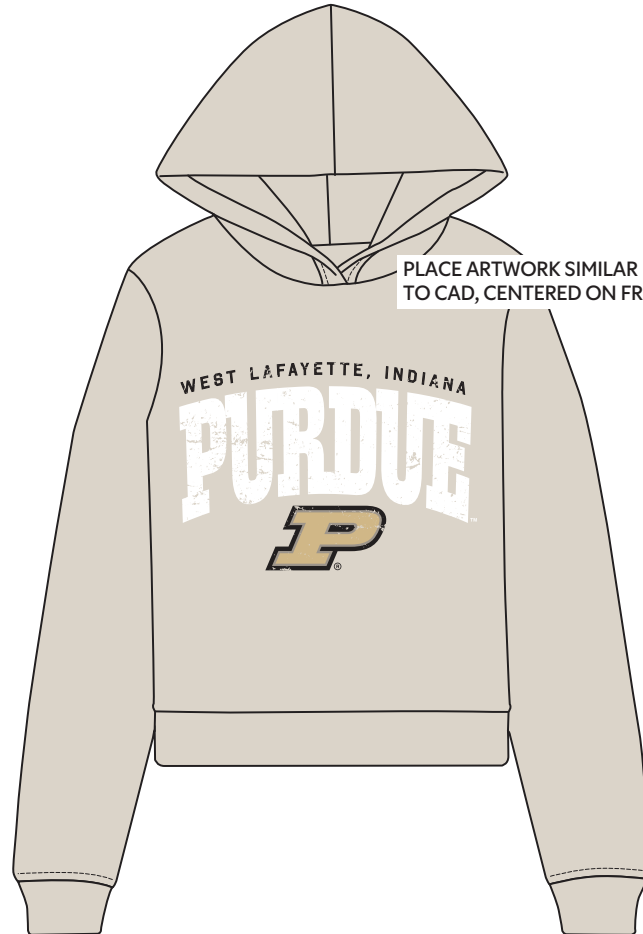

CONTACT SHEET

CLC - SPRING 26'

STYLE: TCL4161 WOMEN'S RELAXED HOOD

FABRIC COLOR: BONE

PRINT TYPE: SILK SCREEN

PANTONES: PMS 7502 C, PMS 402 C, BLACK, WHITE

-  PMS Black
-  PMS 7502 C
-  PMS 402 C
-  White