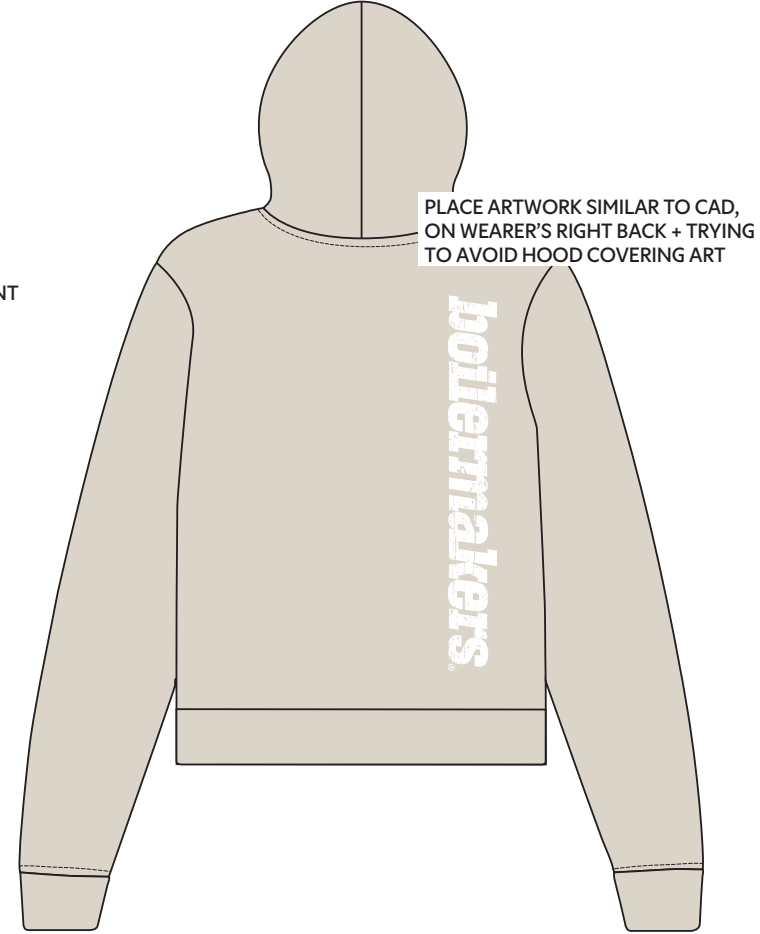

CONTACT SHEET

CLC - SPRING 26'

STYLE: TCL4161 WOMEN'S RELAXED HOOD

FABRIC COLOR: BONE

PRINT TYPE: SILK SCREEN

PANTONES: PMS 7502 C, PMS 402 C, BLACK, WHITE

-  PMS Black
-  PMS 7502 C
-  PMS 402 C
-  White