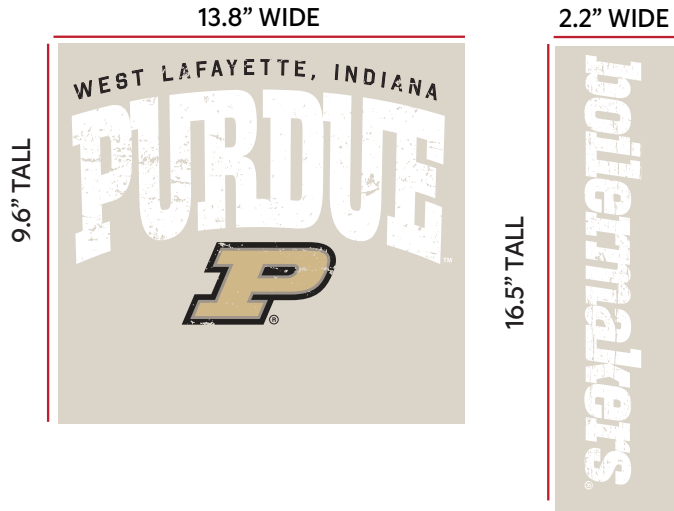

CONTACT SHEET

CLC - SPRING 26'

STYLE: TCL4161 WOMEN'S RELAXED HOOD

FABRIC COLOR: BONE

PRINT TYPE: SILK SCREEN

PANTONES: PMS 7502 C, PMS 402 C, BLACK, WHITE

-  PMS Black
-  PMS 7502 C
-  PMS 402 C
-  White