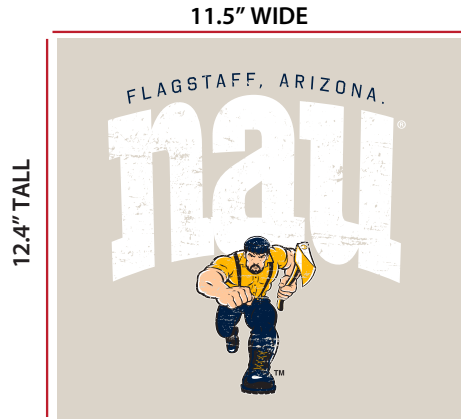

# CONTACT SHEET

CLC - SPRING 26'

STYLE: TCL4161 WOMEN'S RELAX HOOD

FABRIC COLOR: BONE

PRINT TYPE: SILK SCREEN

PANTONES: PMS 282 C, WHITE

*the Collegiate Lineup*

ARTWORK NOT TO SCALE