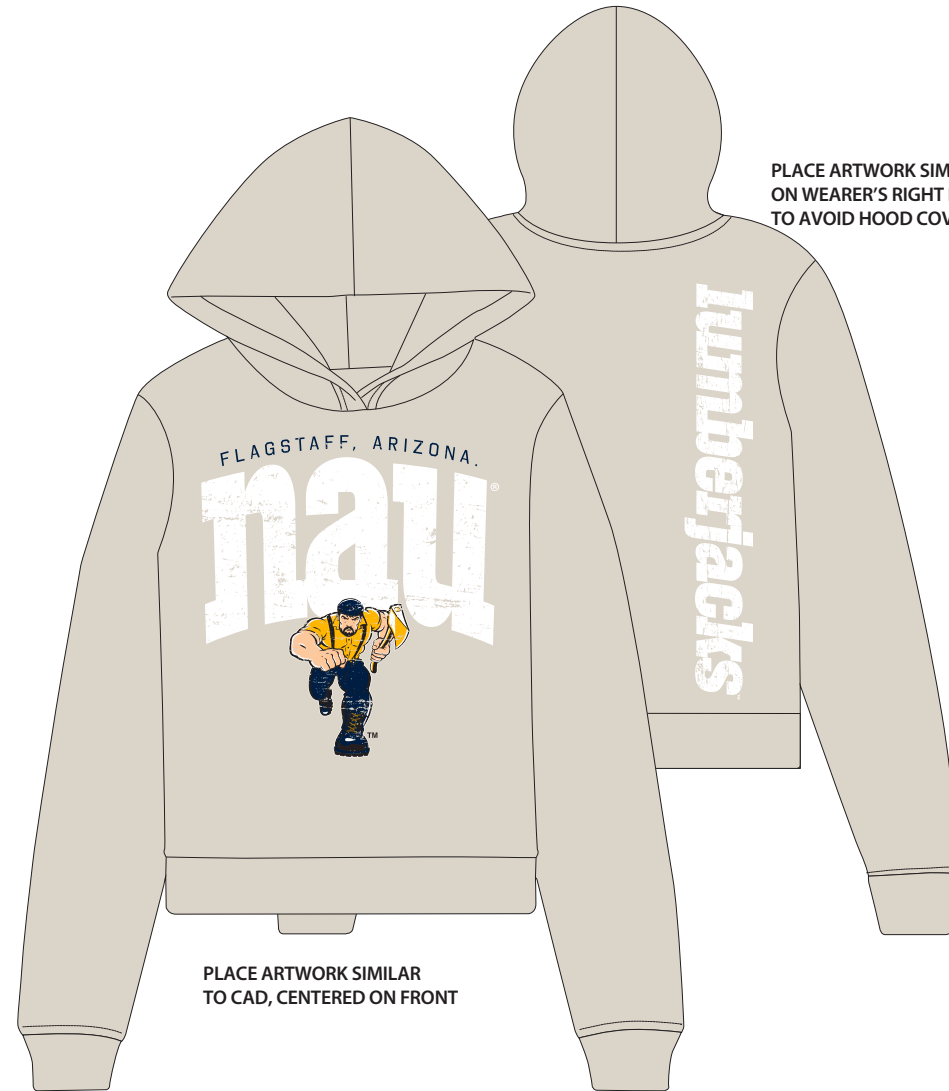

# CONTACT SHEET

CLC - SPRING 26'

STYLE: TCL4161 WOMEN'S RELAX HOOD

FABRIC COLOR: BONE

PRINT TYPE: SILK SCREEN

PANTONES: PMS 282 C, WHITE

*the Collegiate Lineup*

ARTWORK NOT TO SCALE