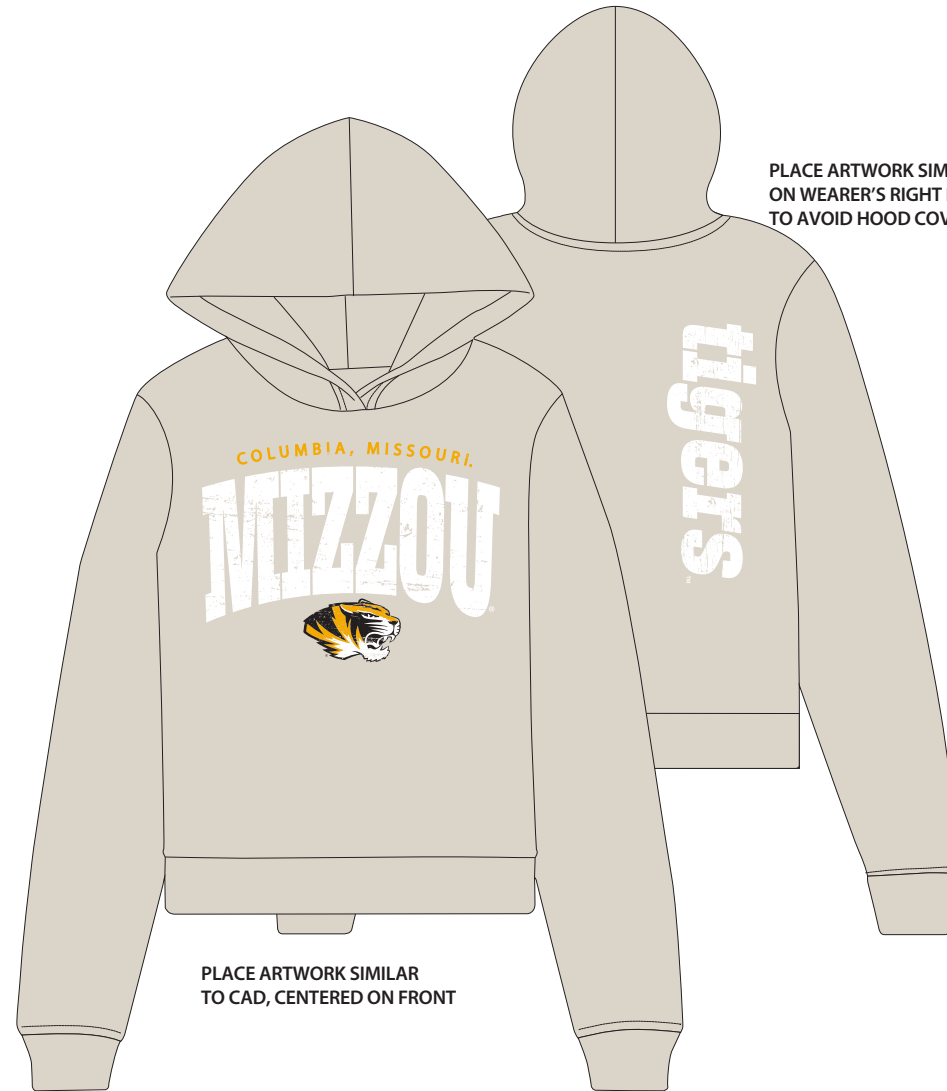

CONTACT SHEET

CLC - SPRING 26'

STYLE: TCL4161 WOMEN'S RELAX HOOD

FABRIC COLOR: BONE

PRINT TYPE: SILK SCREEN

PANTONES: PMS 124 C, PMS BLACK, WHITE

PMS 124 C

PMS Black

White