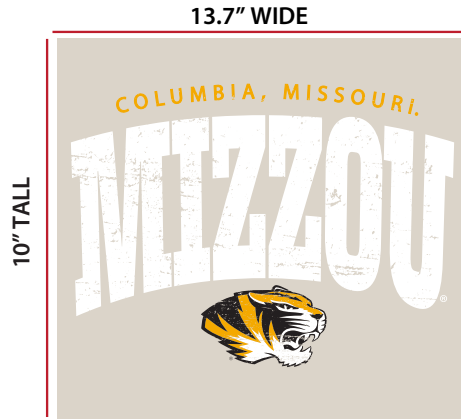

CONTACT SHEET

CLC - SPRING 26'

STYLE: TCL4161 WOMEN'S RELAX HOOD

FABRIC COLOR: BONE

PRINT TYPE: SILK SCREEN

PANTONES: PMS 124 C, PMS BLACK, WHITE

PMS 124 C

PMS Black

White