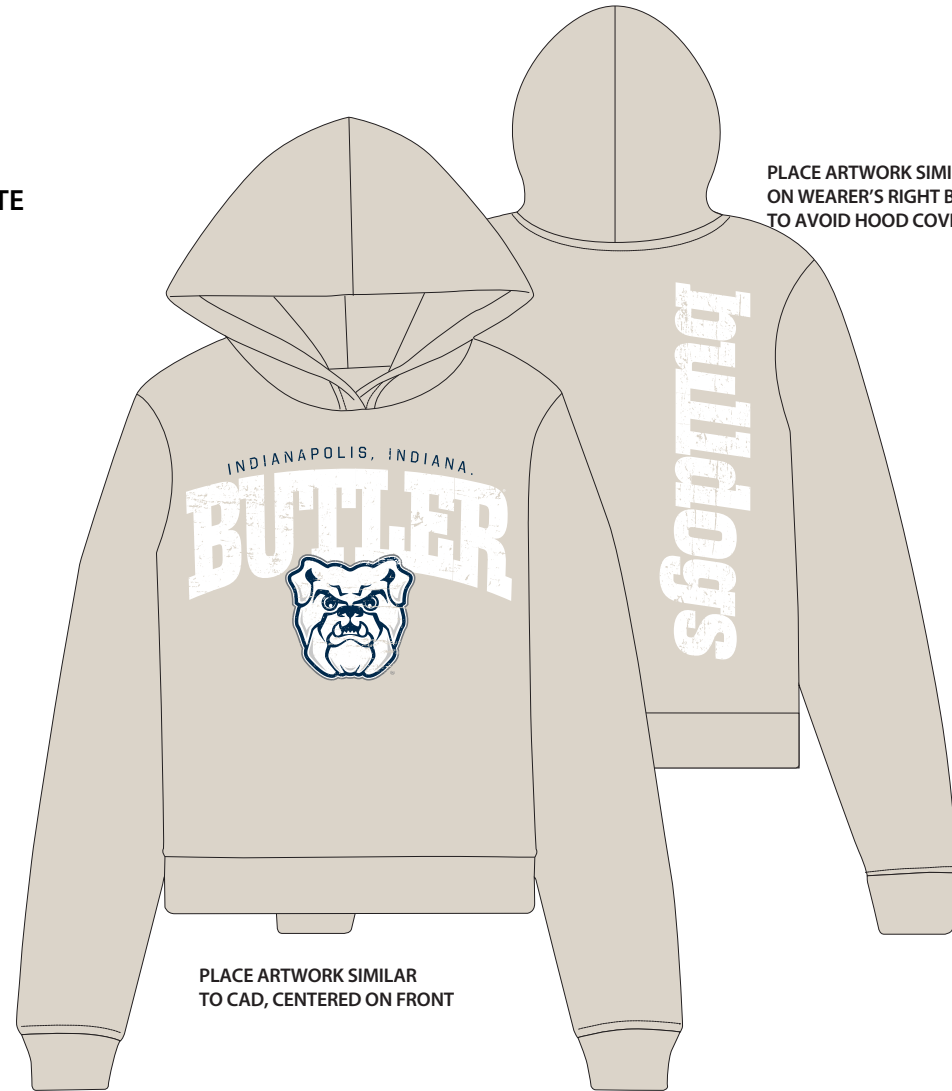

CONTACT SHEET

CLC - SPRING 26'

STYLE: TCL4161 WOMEN'S RELAX HOOD

FABRIC COLOR: BONE

PRINT TYPE: SILK SCREEN

PANTONES: PMS 2767 C, PMS COOL GREY 3 C, PMS COOL GREY 9 C, WHITE

PLACE ARTWORK SIMILAR TO CAD,
ON WEARER'S RIGHT BACK + TRYING
TO AVOID HOOD COVERING ART

PLACE ARTWORK SIMILAR
TO CAD, CENTERED ON FRONT

PMS 2767 C

PMS COOL GREY 3 C

PMS COOL GREY 9 C

White

ARTWORK NOT TO SCALE