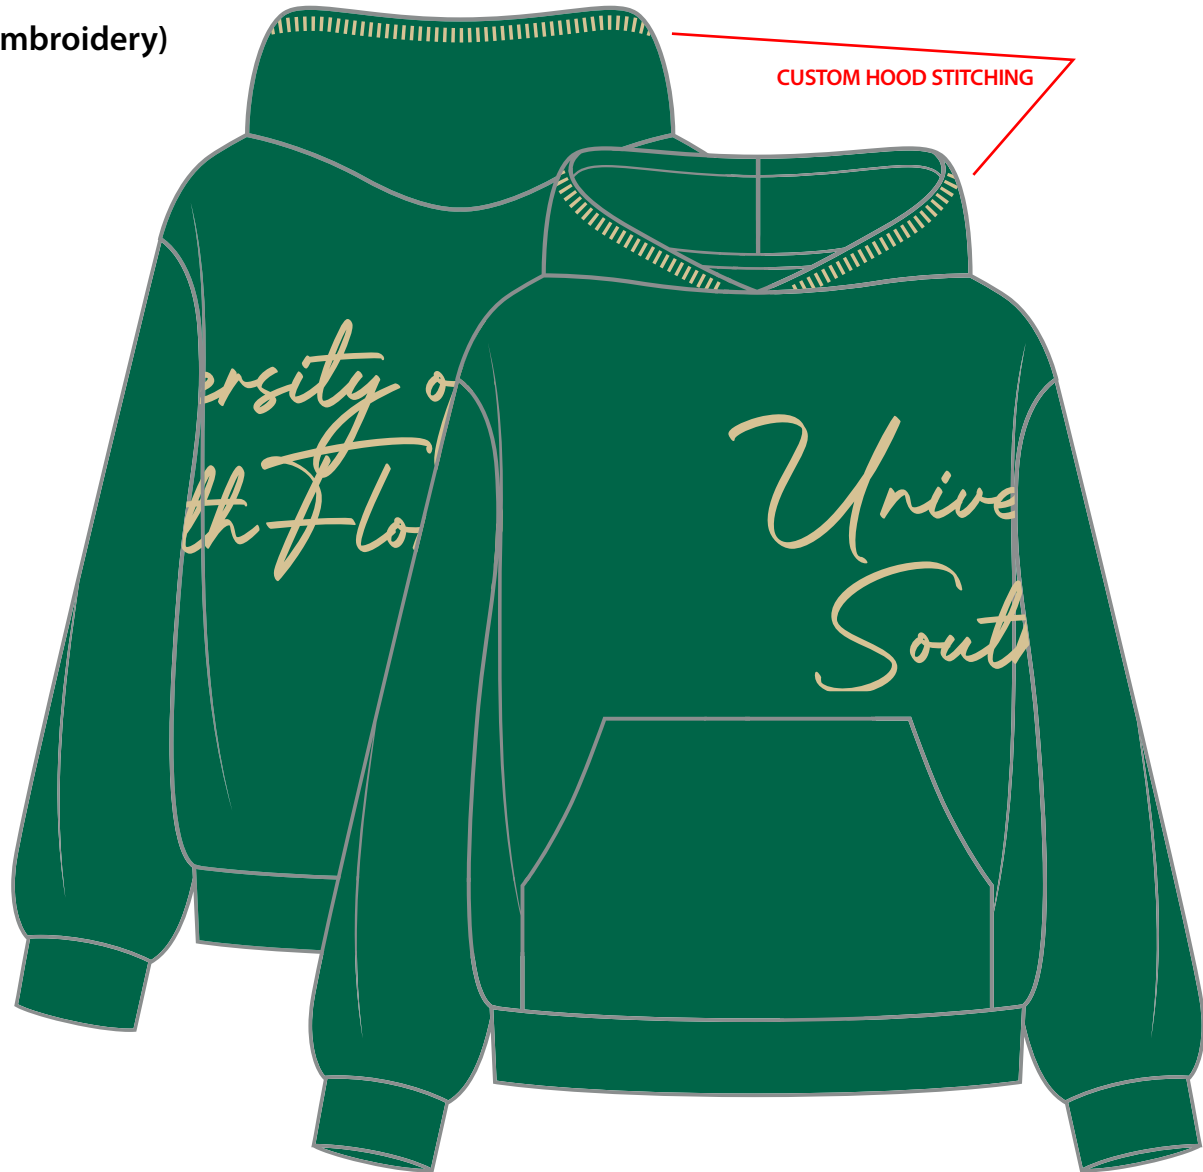

CONTACT SHEET

ALUMNI HALL

STYLE: TCL004 CAMPUS CORE HOODIE

FABRIC COLOR: TEAM COLOR (Green)

PRINT TYPE: EMBROIDERY

FONT: BROTHERLAND SIGNATURE BOLD

PANTONES: PMS 342 C (Garment) PMS 4535 C (Embroidery)

2" ABOVE TOP POCKET SEAM
PLACE ARTWORK SIMILAR TO CAD,
PLACE ON LEFT SIDE GOING AROUND THE BACK

ARTWORK NOT TO SCALE